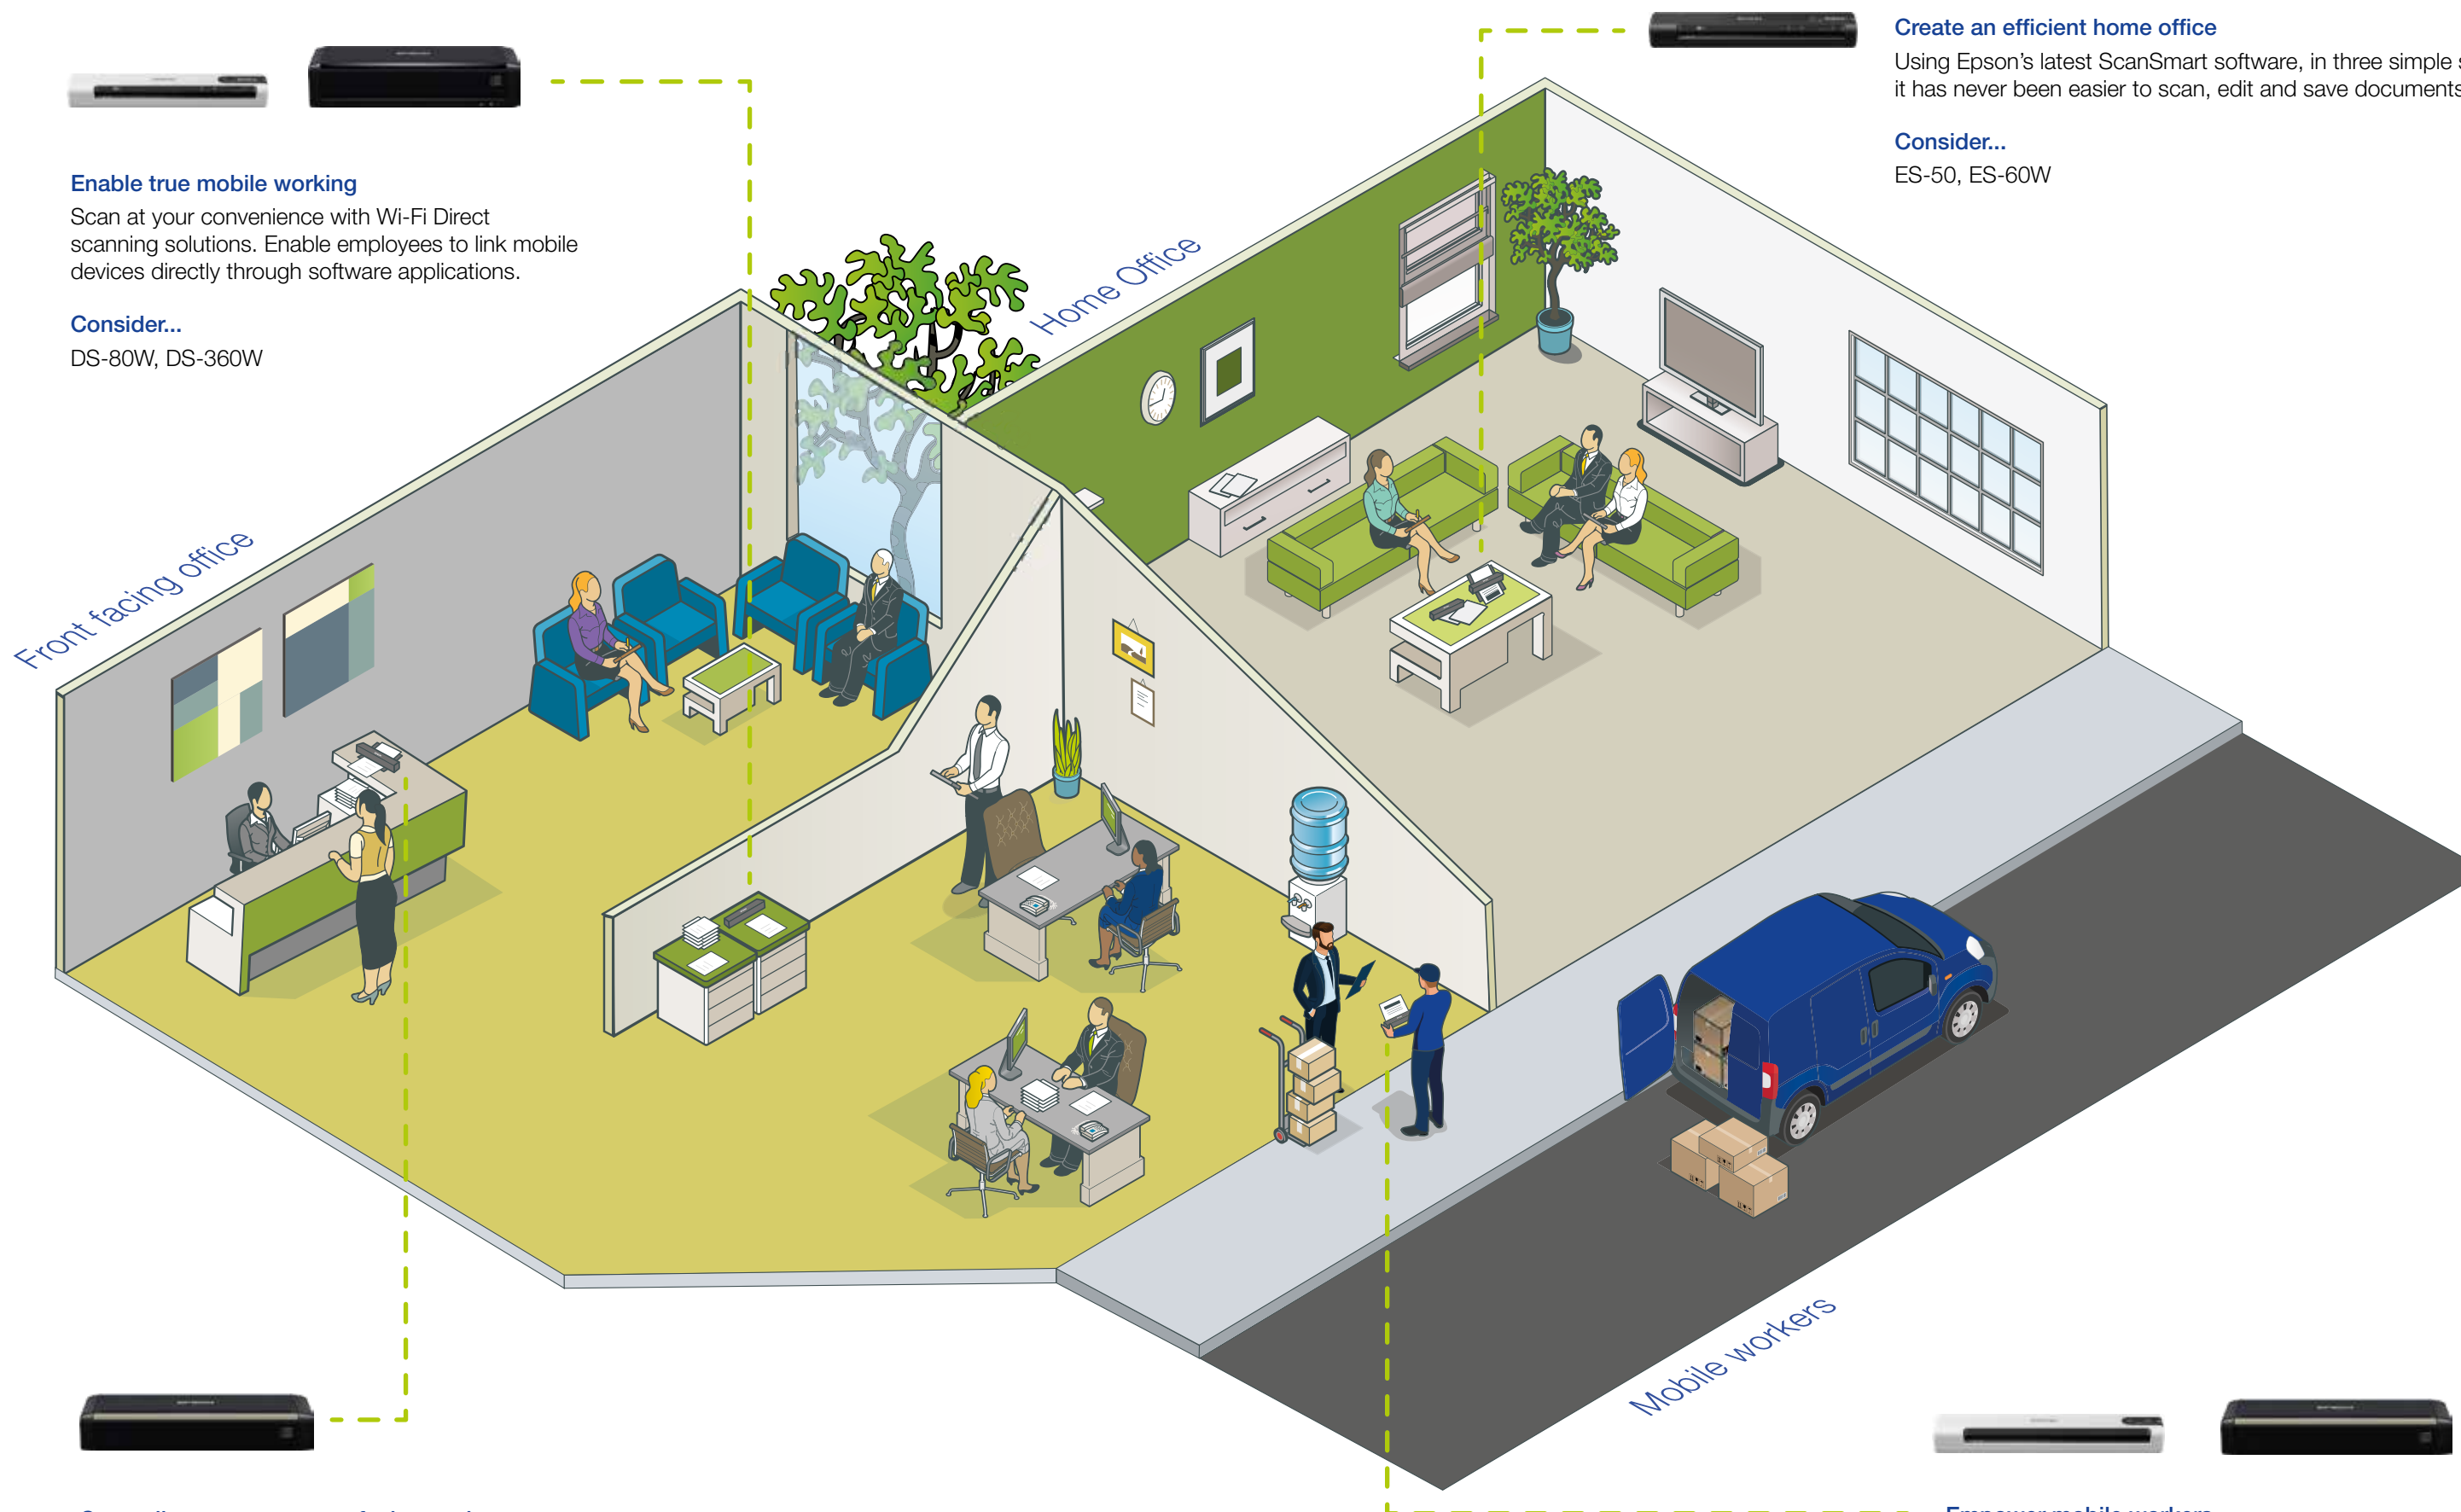

Adaptable

Epson mobile scanners include a range of power sources. Choose from a conventional plug, USB cable or make use of the built-in Li-ion batteries on the WorkForce DS-80W and DS-360W. This allows a cable free, effortless scanning experience.