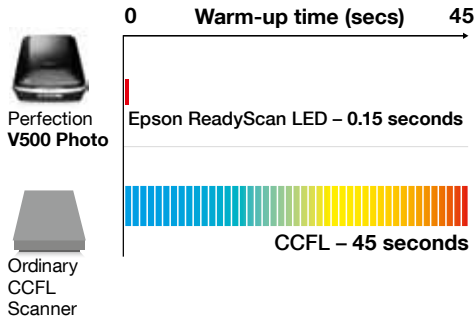

Epson ReadyScan

Enjoy instant scanning and lower energy costs with virtually no warm-up time, less heat and low power consumption.

- Epson ReadyScan LED (Light Emitting Diode) technology is replacing traditional CCFL (Cold Cathode Fluorescent Lamps).
- Efficient LED white light means fast overall scan speeds.
- Power is reduced by 20% during operation and 44% during stand-by, and the mercury-free lamp is kinder to the environment.