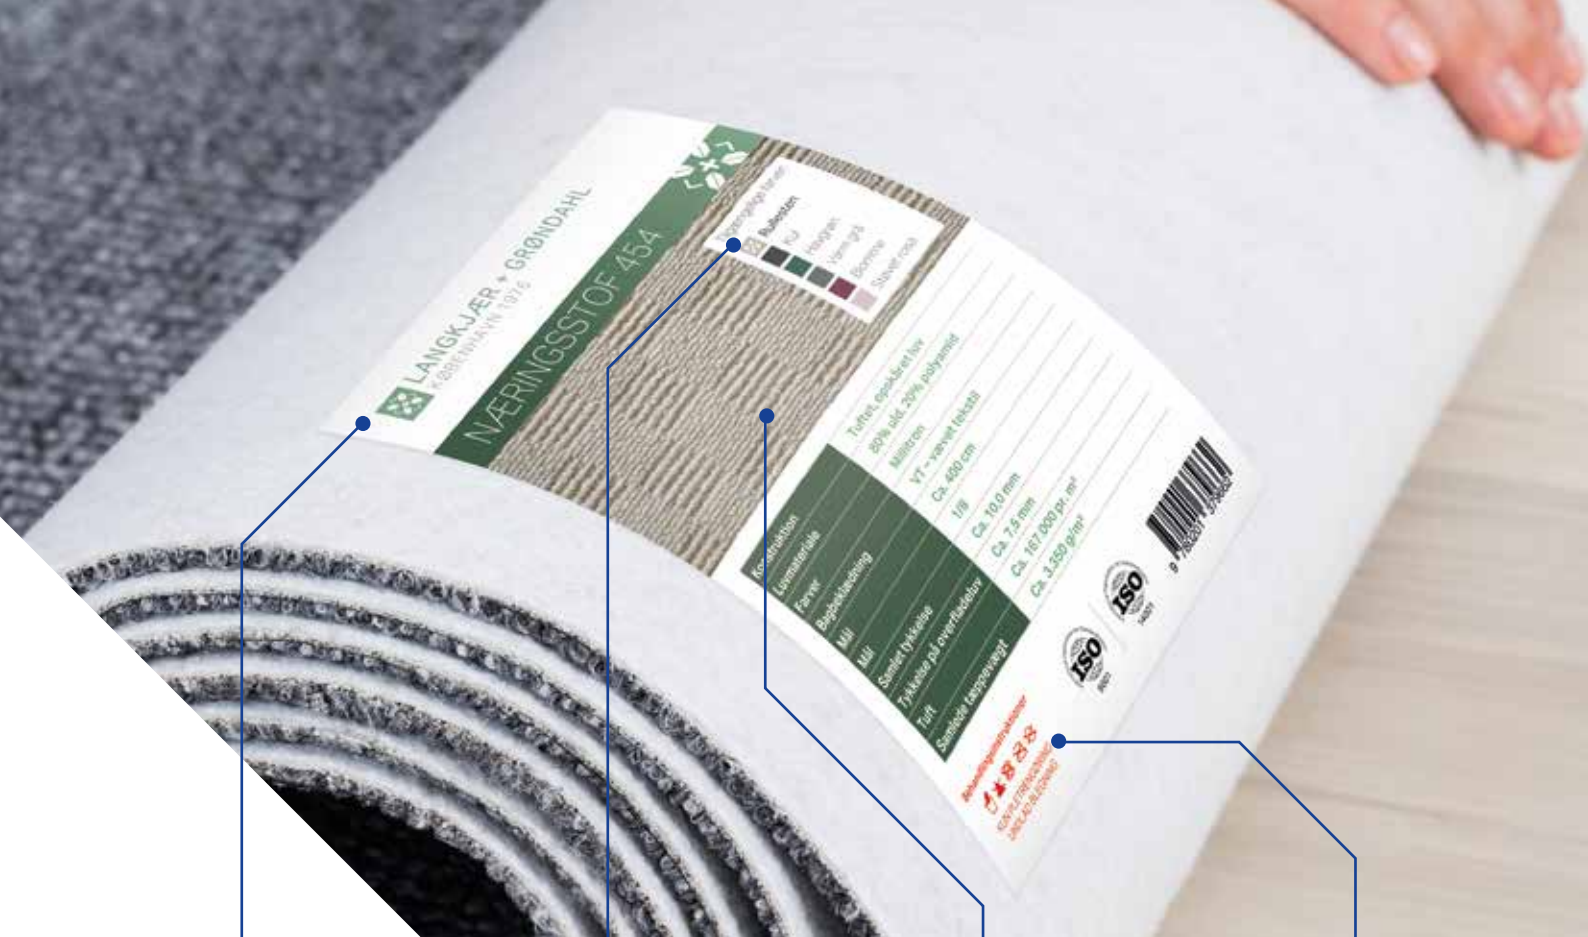

ColorWorks range

Colour fabric labels on demand

EPSON[®]
EXCEED YOUR VISION

Discover the value of colour

Produce labels and tags in vivid, full colour and benefit from greater control of your label production with the ColorWorks range.

These affordable and high-quality colour printers means you can produce labels and tags in vivid full colour, which include logos, marketing promotions and key information.

Discover a more flexible alternative to black and white thermal transfer printing and enjoy full in-house control of your label production, without having to send the job elsewhere. You can easily:

Highlight key information

Use full colour to draw attention to key promotions, branding and information.

Carpet

Mattress

Garment

Use colour to:

- ✓ Differentiate sizing
- ✓ Highlight other products
- ✓ Preview new patterns
- ✓ Indicate mattress type and size
- ✓ Emphasise firmness rating
- ✓ Create brand awareness
- ✓ Clarify care instructions and symbols

Present company logo in brand colours

Indicate other colours available in the range

Show colour and texture of product

Highlight key care instructions

Epson inks

ColorWorks C3500, C7500 and C831 all use Epson Durabrite inks, which are ideal for printing on specially coated fabric materials, such as Polyester taffeta, Polyester satin with adhesive, polyester satin heat seal and Polyester satin without adhesive.