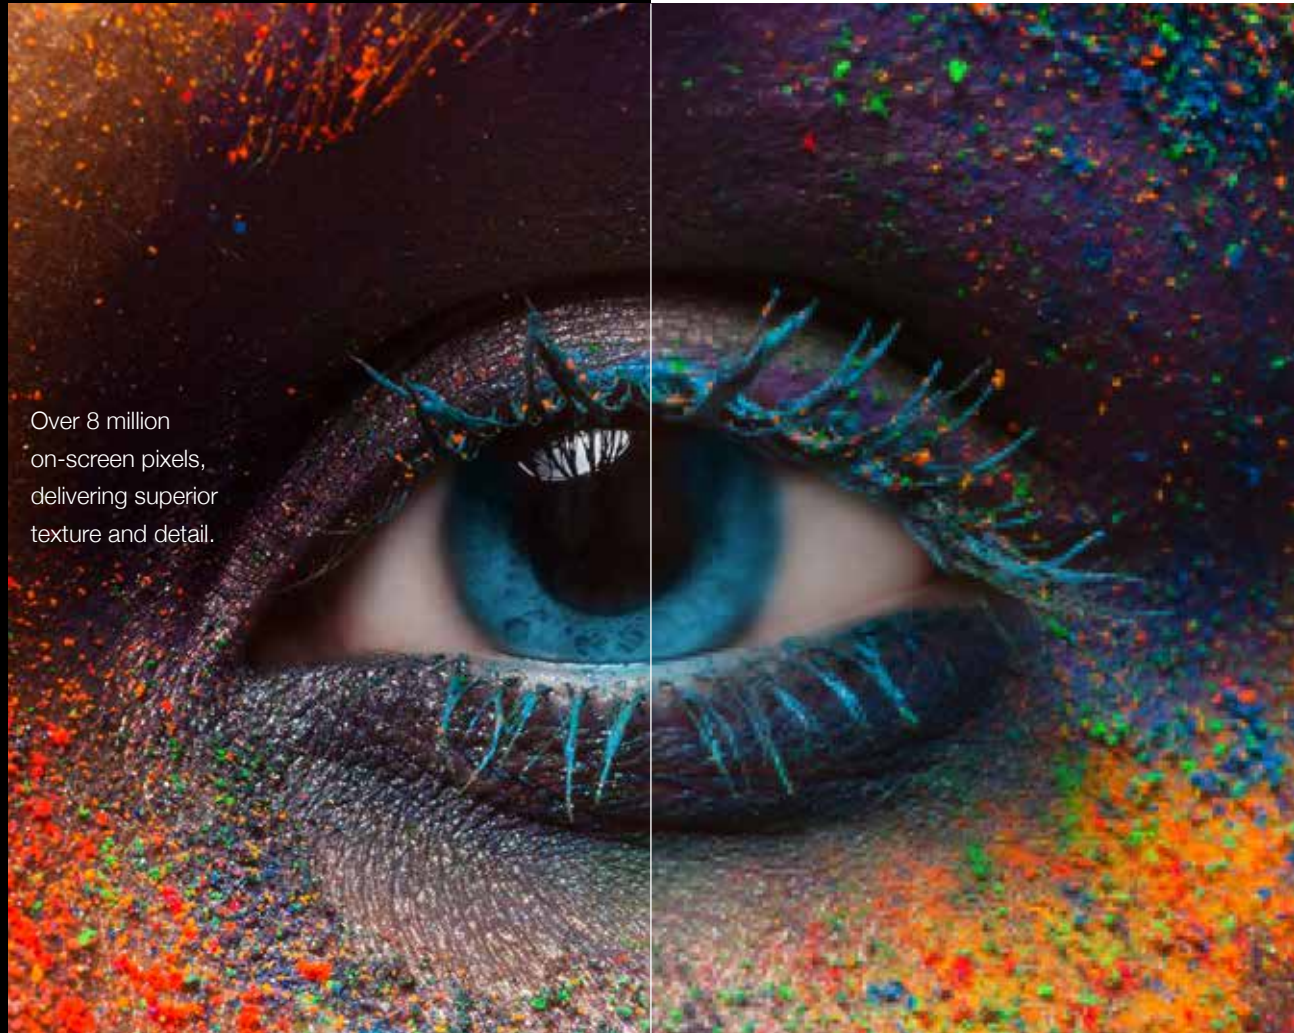

Together with Dynamic Tone Mapping, it can display the best image frame by frame.

5,000,000:1 high
contrast ratio for
well-defined shadows
and deep blacks.

4 colour modes

Dynamic
Vivid
Cinema
Natural

Over 8 million
on-screen pixels,
delivering superior
texture and detail.