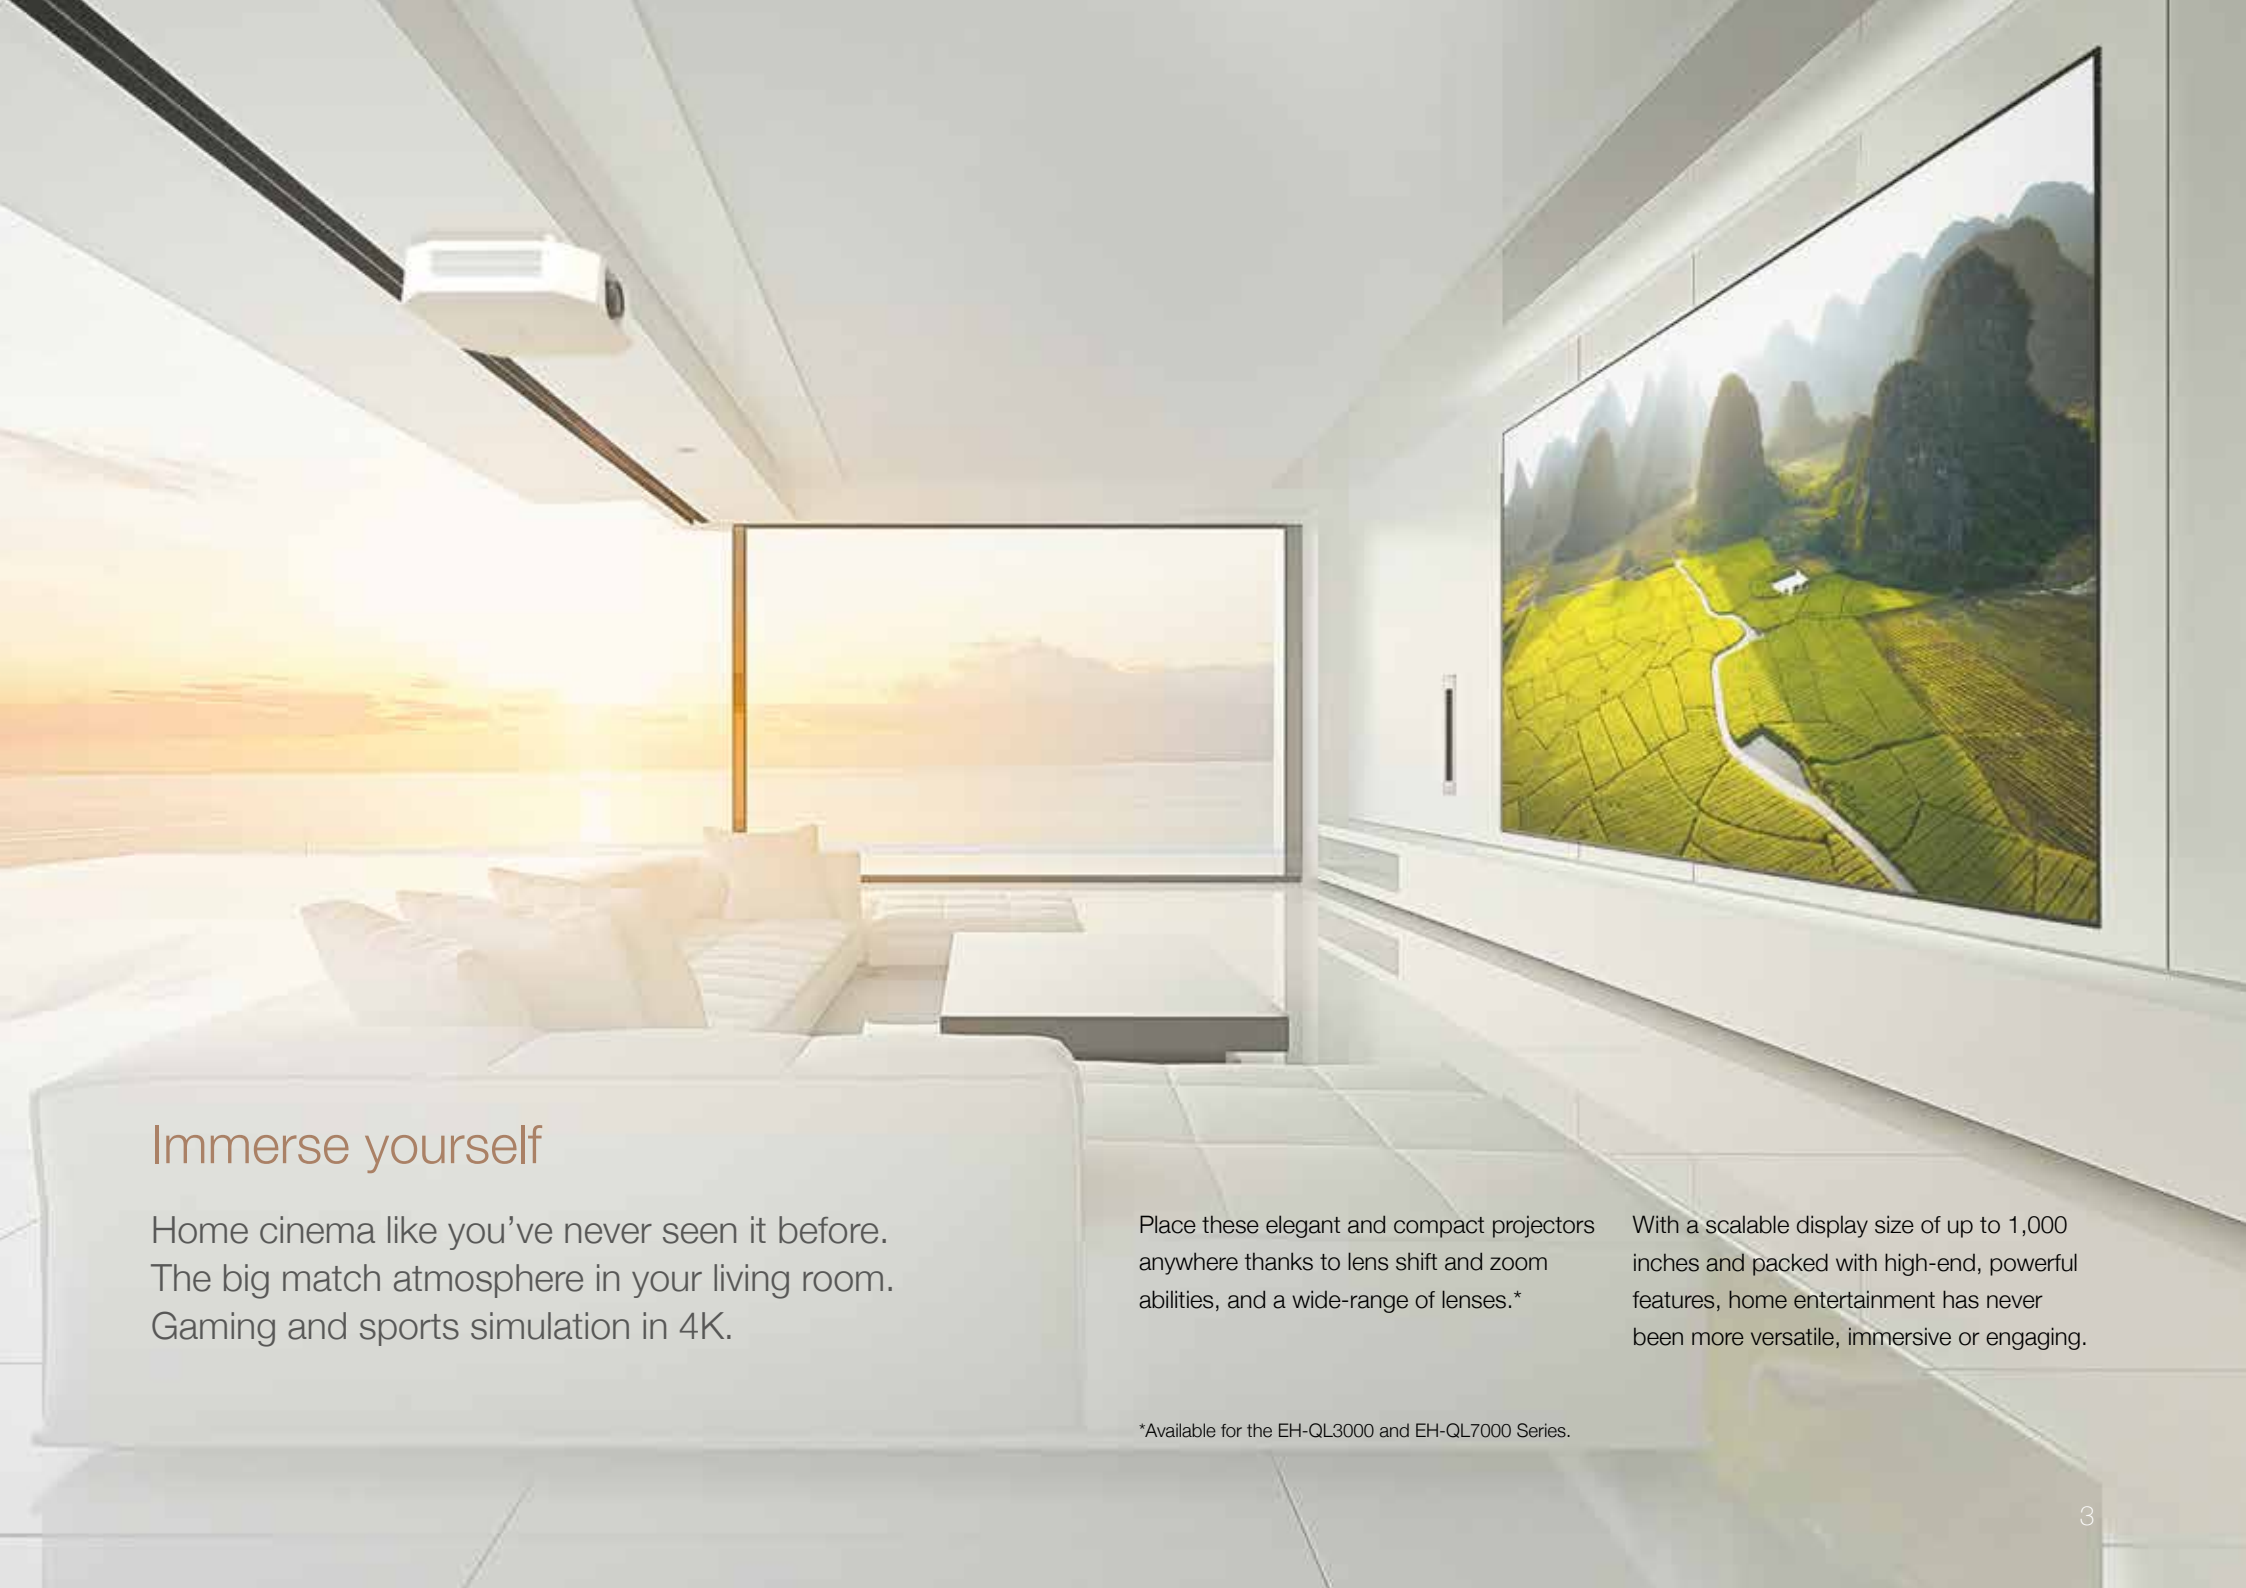

Introducing Epson's professional home laser projectors, made for film, entertainment and gaming enthusiasts. Delivering exceptionally bright, sharp, fast-moving images, and an incredibly high contrast ratio, all with great connectivity, easy set up and flexible placement. Designed for epic-sized projection in light living spaces, these projectors use 3LCD technology to deliver vibrant colour and true-to-life image quality.

Immerse yourself

Home cinema like you've never seen it before.
The big match atmosphere in your living room.
Gaming and sports simulation in 4K.

Place these elegant and compact projectors
anywhere thanks to lens shift and zoom
abilities, and a wide-range of lenses.*

With a scalable display size of up to 1,000
inches and packed with high-end, powerful
features, home entertainment has never
been more versatile, immersive or engaging.

*Available for the EH-QL3000 and EH-QL7000 Series.

The big screen experience

Front row seats just got more comfortable

Laser optical engine generates a high colour purity light source with 3LCD.

Projection up to a massive 1,000 inches*

4K (3,820 × 2,160)
8.3m pixels