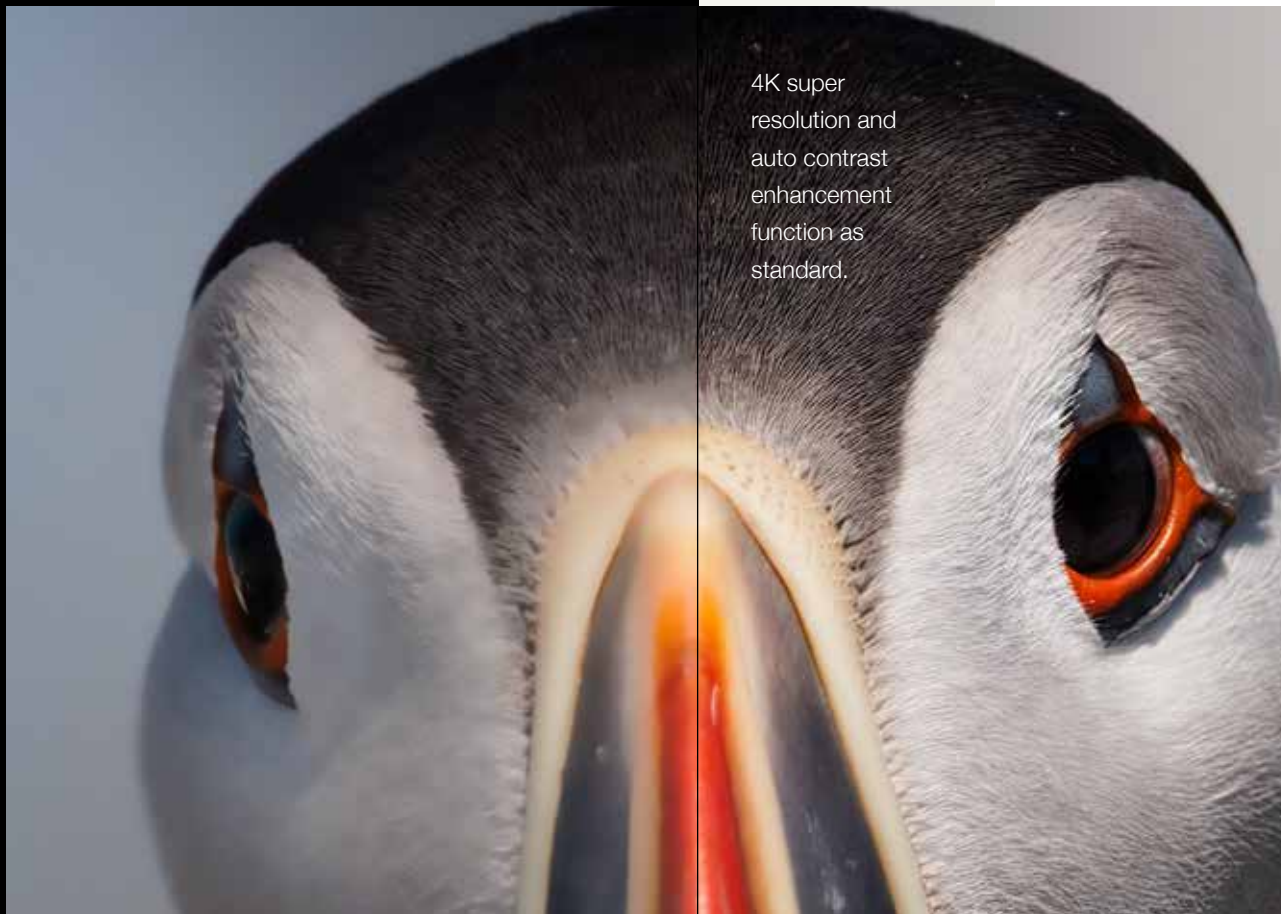

4K super resolution and auto contrast enhancement function as standard.