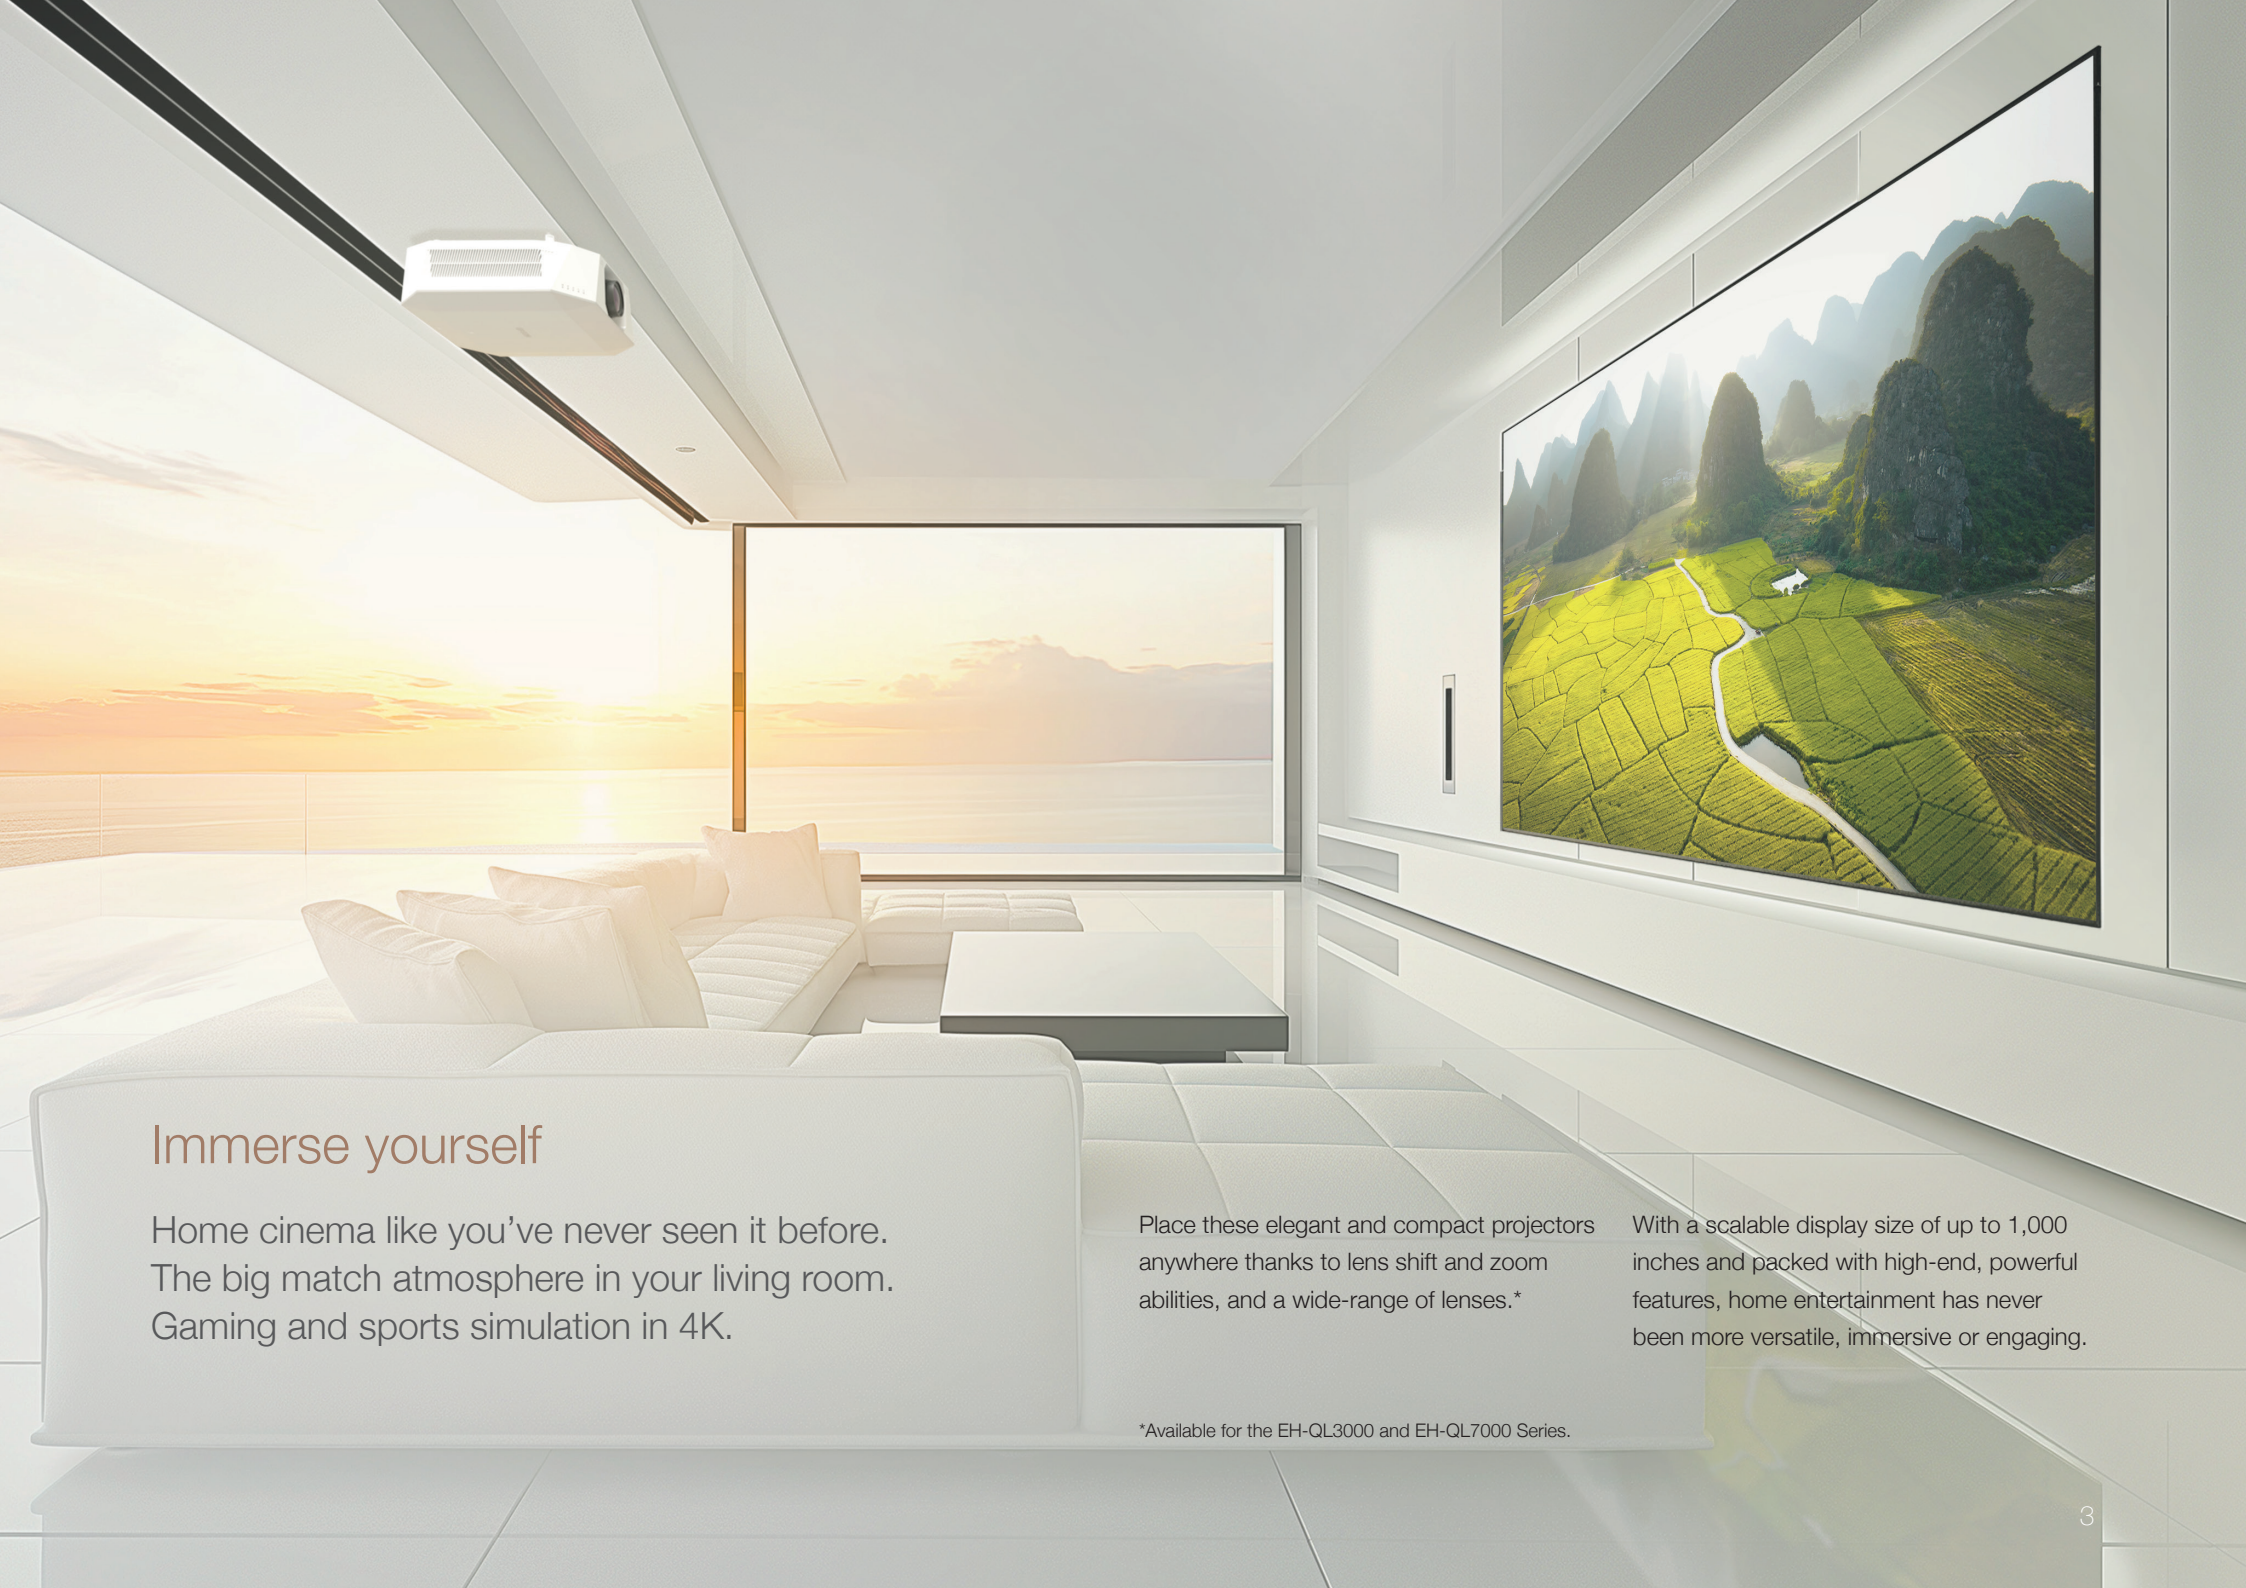

Introducing Epson's professional home laser projectors, made for film, entertainment and gaming enthusiasts. Delivering exceptionally bright, sharp, fast-moving images, and an incredibly high contrast ratio, all with great connectivity, easy set up and flexible placement. Designed for epic-sized projection in light living spaces, these projectors use 3LCD technology to deliver vibrant colour and true-to-life image quality.

Immerse yourself

Home cinema like you've never seen it before.
The big match atmosphere in your living room.
Gaming and sports simulation in 4K.

Place these elegant and compact projectors
anywhere thanks to lens shift and zoom
abilities, and a wide-range of lenses.*

With a scalable display size of up to 1,000
inches and packed with high-end, powerful
features, home entertainment has never
been more versatile, immersive or engaging.

*Available for the EH-QL3000 and EH-QL7000 Series.

The big screen experience

Front row seats just got more comfortable

Laser optical engine generates a high colour purity light source with 3LCD.

Projection up to a massive 1,000 inches*

4K (3,820 × 2,160)
8.3m pixels