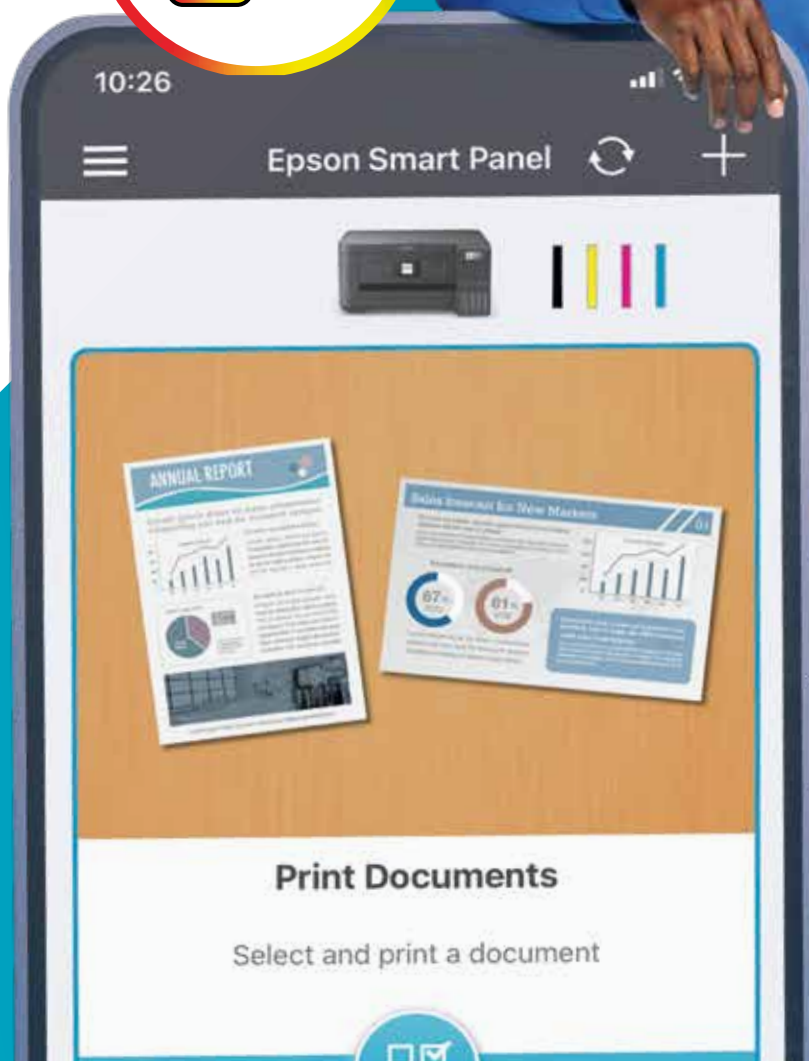

Office printers

Includes ink to print up to **14,000** pages³

PRINT ON THE GO

with the Epson Smart Panel app

For families on the go, or for businesses that never stop, the Epson Smart Panel app enables you to control your printer from your smart phone or tablet⁴. You can print, copy and scan documents or photos, set up, monitor and troubleshoot your printer, or just let your creativity flow with a wide range of artistic templates.

Look out for the Smart Panel symbol which shows which printers are compatible with the app.

For busy *HOUSEHOLDS*

EcoTank ET-1810

Print
Connectivity: Wi-Fi®, Wi-Fi Direct®
Compatible with Epson Smart Panel app
Easy mobile printing
Epson Micro Piezo technology
1 year / 30,000 pages warranty¹⁴
104 ink series: 1 full set included