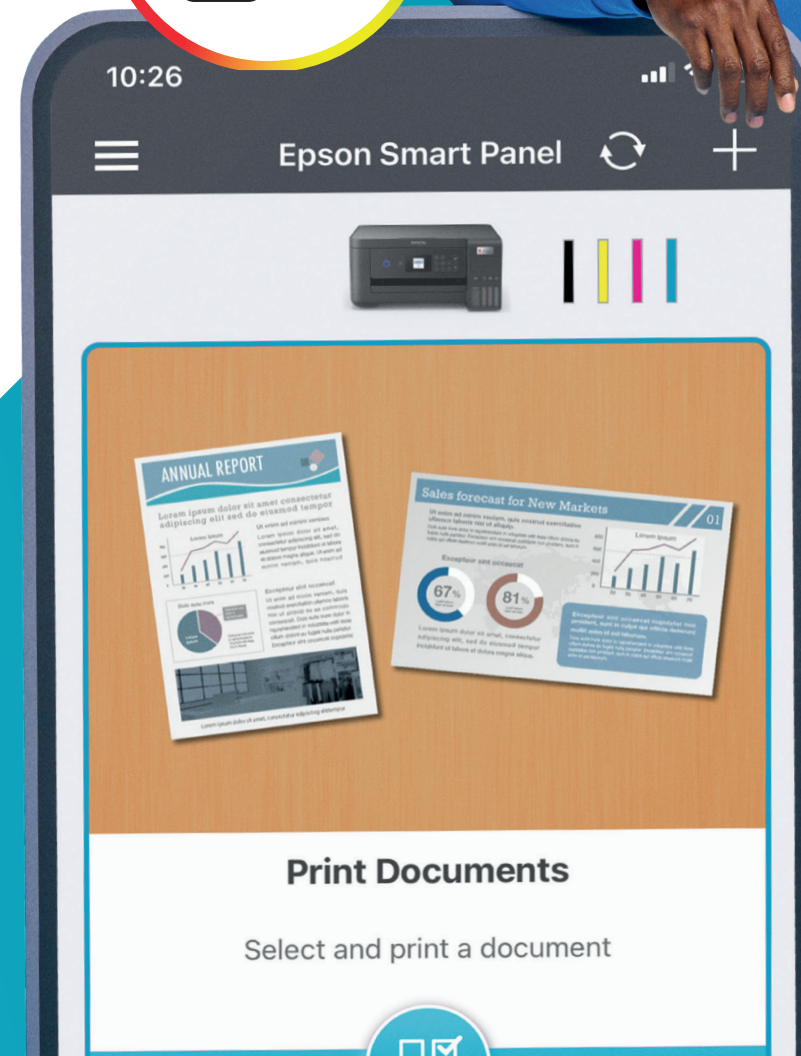

90M
INK TANK
PRINTERS
SOLD
WORLDWIDE²

PRINT ON THE GO with the Epson Smart Panel app

For families on the go, or for businesses that never stop, the Epson Smart Panel app enables you to control your printer from your smart phone or tablet⁴. You can print, copy and scan documents or photos, set up, monitor and troubleshoot your printer, or just let your creativity flow with a wide range of artistic templates.

Look out for the Smart Panel symbol which shows which printers are compatible with the app.

Home printers

Includes ink to print up to **14,000** pages³

Business printers

Includes ink to print up to **13,300** pages³

Epson
Smart
Panel

For busy *HOUSEHOLDS*

EcoTank ET-1810

Print
Connectivity: Wi-Fi®, Wi-Fi Direct®
Compatible with Epson Smart Panel app
Easy mobile printing
Epson Micro Piezo technology
1 year / 30,000 pages warranty¹⁴
104 ink series: 1 full set included