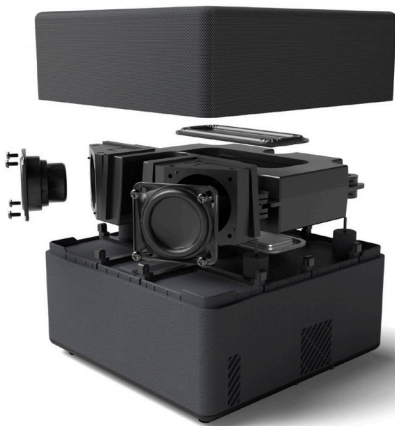

EpiqVision

Epson's new product family of laser TV models:

Mini - EF-11 & EF-12

Ultra - EH-LS650 & EH-LS800

The laser TV projector range brings affordable big screen, immersive entertainment to the home allowing up to 10 years of maintenance and hassle free viewing⁴ for the whole family, making them a real alternative to the traditional TV.

sound by **YAMAHA**