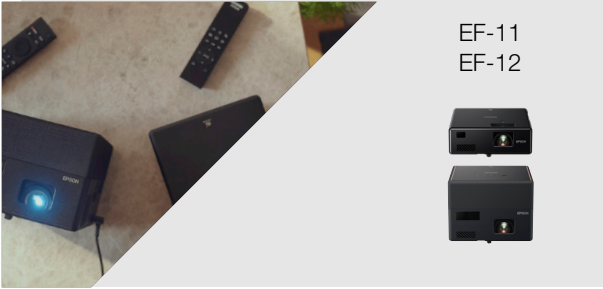

Laser projection TV - EpiqVision Mini (portable)