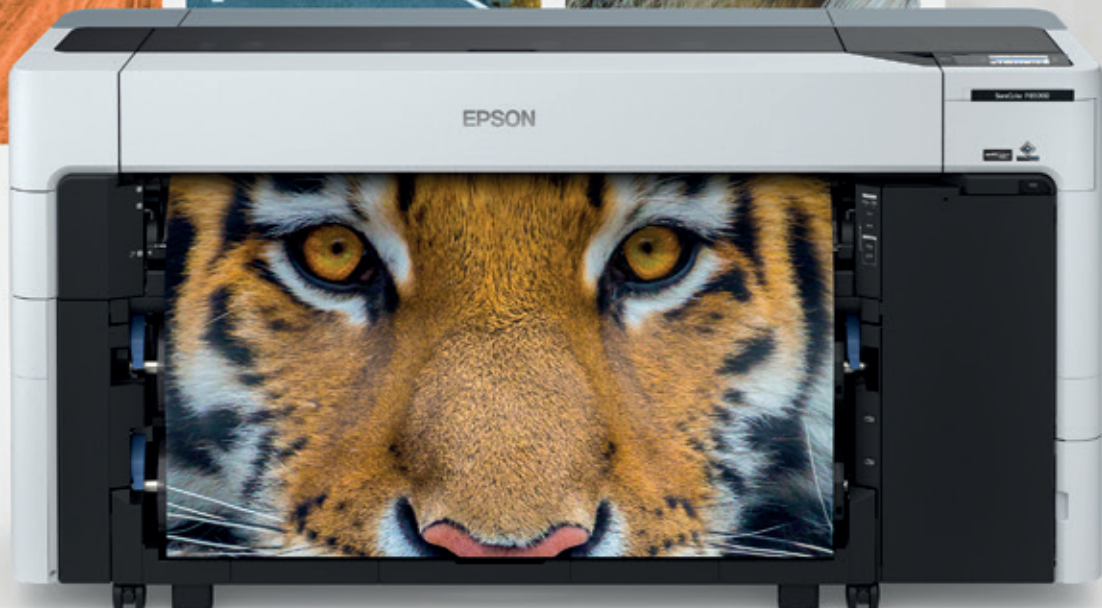

SureColor SC-P8500D

# Compact and stylish commercial photo and poster printer

**EPSON**<sup>®</sup>  
EXCEED YOUR VISION

# High-quality, secure printing with enhanced productivity

The SureColor SC-P8500D is a 44-inch, high-quality commercial printer for photos and posters, with a compact, contemporary design. It is the ideal choice for use in poster production and copy shops, combining highly-secure, productive printing, vibrant image quality and easy operation.

### Increase productivity with impressive speeds and dual-roll capability

The SC-P8500D offers impressive print speeds for increased productivity. Its 2.64-inch PrecisionCore MicroTFP printhead prints up to 18m<sup>2</sup>/hr in photo quality and enables auto-switching between two different media types or sizes and the optional production stacker\* allows continuous unattended printing of two full rolls of media, to support high production volumes. The automatic take-up reel function of the upper roll enables high productivity roll-to-roll printing. The printer's new drop-in auto paper loading system makes it easy for even inexperienced users to handle roll media. Loading cutsheet and posterboard from the front is also beneficial for untrained users.