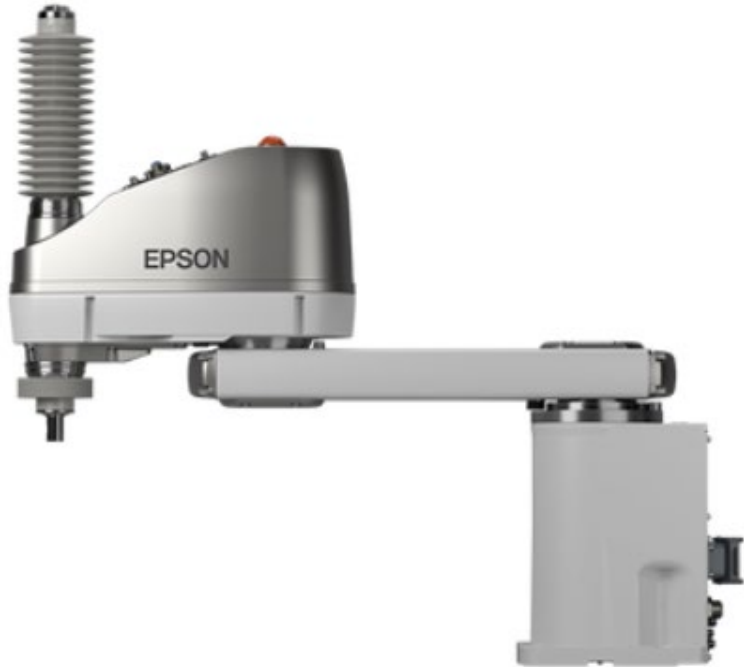

Cable: 5m one side L-shaped

Year of construction: 03/2022

Listprice: 21.525,00 Euro

Special price: 16.570,- Euro

soon available!

SCARA GX8-A652C (Cleanroom) incl. RC700-D

Image similar

GX8-A652C incl. RC700-D